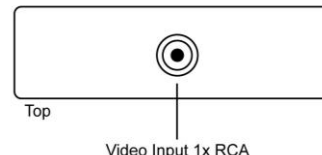

1 Input to 8 Output Video Distributor – RCA or BNC

Model: VD128BR

1 input to 8 output for the price of 1 input to 4 output!

Features:

- RCA or BNC 1 video input
- RCA or BNC max. 8 video output
- Bandwidth: 10MHz
- Video input level: max. 1.2
- Power “on” LED red light
- Power consumption: max. 2.5W
- Power: 12V DC

RCA Connection
1x Input
8x Output

OR

BNC Connection
With 5 BNC Plug-in Connectors
1x BNC Input
4x BNC Output
4x RCA Output

Application Diagram:

Panel View:

RCA Connection

OR

BNC Connection

Specification:

Model		VD128BR
Power Properties	Power	12V DC
	Power Consumption	2.5W
Connection Properties	Video Input	1x RCA or BNC
	Video Output	8x RCA or BNC
Video Properties	Bandwidth	10MHz
	Input Level	1.2 max.
Indicators	Power On	Red
Physical Properties	Dimensions LxWxH	80 x 73 x 20 mm / 3.1 x 2.9 x 0.8 inches 118 x 92 x 20 mm / 4.6 x 3.6 x 0.8 inches (w/ 5x connectors)
	Weight	68 g / 2.4 oz 99.2 g / 3.5 oz (w/ 5x connectors)