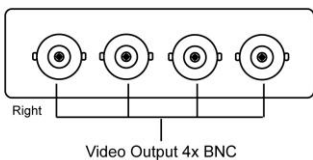

1 Input to 8 Output Video Distributor – RCA or BNC

Model: VD128BR

1 input to 8 output for the price of 1 input to 4 output!

Features:

- RCA or BNC 1 video input
- RCA or BNC max. 8 video output
- Bandwidth: 10MHz
- Video input level: max. 1.2
- Power “on” LED red light
- Power consumption: max. 2.5W
- Power: 12V DC

RCA Connection
1x Input
8x Output

OR

BNC Connection
With 5 BNC Plug-in Connectors
1x BNC Input
4x BNC Output
4x RCA Output

Application Diagram:

Panel View:

RCA Connection

OR

BNC Connection

Specification:

Model		VD128BR
Power Properties	Power	12V DC
	Power Consumption	2.5W
Connection Properties	Video Input	1x RCA or BNC
	Video Output	8x RCA or BNC
Video Properties	Bandwidth	10MHz
	Input Level	1.2 max.
Indicators	Power On	Red
Physical Properties	Dimensions LxWxH	80 x 73 x 20 mm / 3.1 x 2.9 x 0.8 inches 118 x 92 x 20 mm / 4.6 x 3.6 x 0.8 inches (w/ 5x connectors)
	Weight	68 g / 2.4 oz 99.2 g / 3.5 oz (w/ 5x connectors)

*Specifications are subject to change without notice.

Package Contents:

- One (1) Video Distributor
- Five (5) RCA male to BNC female connectors

- One (1) 12V DC power jack cable
- One (1) User Manual

*12V DC power adaptor (optional)