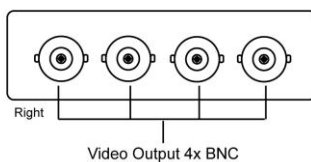

1 Input to 8 Output Video Distributor – RCA or BNC

Model: VD128BR

1 input to 8 output for the price of 1 input to 4 output!

Features:

- RCA or BNC 1 video input
- RCA or BNC max. 8 video output
- Bandwidth: 10MHz
- Video input level: max. 1.2
- Power “on” LED red light
- Power consumption: max. 2.5W
- Power: 12V DC

RCA Connection
1x Input
8x Output

OR

BNC Connection
With 5 BNC Plug-in Connectors
1x BNC Input
4x BNC Output
4x RCA Output

Application Diagram:

Panel View:

RCA Connection

OR

BNC Connection

Specification:

Model		VD128BR
Power Properties	Power	12V DC
	Power Consumption	2.5W
Connection Properties	Video Input	1x RCA or BNC
	Video Output	8x RCA or BNC
Video Properties	Bandwidth	10MHz
	Input Level	1.2 max.
Indicators	Power On	Red
Physical Properties	Dimensions LxWxH	80 x 73 x 20 mm / 3.1 x 2.9 x 0.8 inches 118 x 92 x 20 mm / 4.6 x 3.6 x 0.8 inches (w/ 5x connectors)
	Weight	68 g / 2.4 oz 99.2 g / 3.5 oz (w/ 5x connectors)

*Specifications are subject to change without notice.

Package Contents:

- One (1) Video Distributor
- Five (5) RCA male to BNC female connectors

- One (1) 12V DC power jack cable
- One (1) User Manual

*12V DC power adaptor (optional)