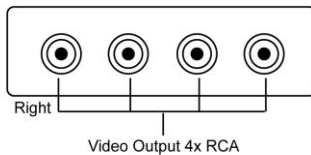

1 Input to 8 Output Video Distributor – RCA or BNC

Model: VD128BR

1 input to 8 output for the price of 1 input to 4 output!

Features:

- RCA or BNC 1 video input
- RCA or BNC max. 8 video output
- Bandwidth: 10MHz
- Video input level: max. 1.2
- Power “on” LED red light
- Power consumption: max. 2.5W
- Power: 12V DC

RCA Connection
1x Input
8x Output

OR

BNC Connection
With 5 BNC Plug-in Connectors
1x BNC Input
4x BNC Output
4x RCA Output

Application Diagram:

Panel View:

RCA Connection

OR

BNC Connection

Specification:

Model		VD128BR
Power Properties	Power	12V DC
	Power Consumption	2.5W
Connection Properties	Video Input	1x RCA or BNC
	Video Output	8x RCA or BNC
Video Properties	Bandwidth	10MHz
	Input Level	1.2 max.
Indicators	Power On	Red
Physical Properties	Dimensions LxWxH	80 x 73 x 20 mm / 3.1 x 2.9 x 0.8 inches 118 x 92 x 20 mm / 4.6 x 3.6 x 0.8 inches (w/ 5x connectors)
	Weight	68 g / 2.4 oz 99.2 g / 3.5 oz (w/ 5x connectors)

*Specifications are subject to change without notice.

Package Contents:

- One (1) Video Distributor
- Five (5) RCA male to BNC female connectors

- One (1) 12V DC power jack cable
- One (1) User Manual

*12V DC power adaptor (optional)