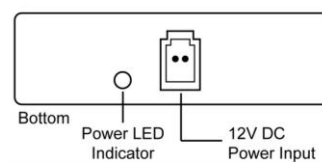

1 Input to 8 Output Video Distributor – RCA or BNC

Model: VD128BR

1 input to 8 output for the price of 1 input to 4 output!

Features:

- RCA or BNC 1 video input
- RCA or BNC max. 8 video output
- Bandwidth: 10MHz
- Video input level: max. 1.2
- Power “on” LED red light
- Power consumption: max. 2.5W
- Power: 12V DC

RCA Connection
1x Input
8x Output

OR

BNC Connection
With 5 BNC Plug-in Connectors
1x BNC Input
4x BNC Output
4x RCA Output

Application Diagram:

Panel View:

RCA Connection

OR

BNC Connection

Specification:

Model		VD128BR
Power Properties	Power	12V DC
	Power Consumption	2.5W
Connection Properties	Video Input	1x RCA or BNC
	Video Output	8x RCA or BNC
Video Properties	Bandwidth	10MHz
	Input Level	1.2 max.
Indicators	Power On	Red
Physical Properties	Dimensions LxWxH	80 x 73 x 20 mm / 3.1 x 2.9 x 0.8 inches 118 x 92 x 20 mm / 4.6 x 3.6 x 0.8 inches (w/ 5x connectors)
	Weight	68 g / 2.4 oz 99.2 g / 3.5 oz (w/ 5x connectors)

*Specifications are subject to change without notice.

Package Contents:

- One (1) Video Distributor
- Five (5) RCA male to BNC female connectors

- One (1) 12V DC power jack cable
- One (1) User Manual

*12V DC power adaptor (optional)