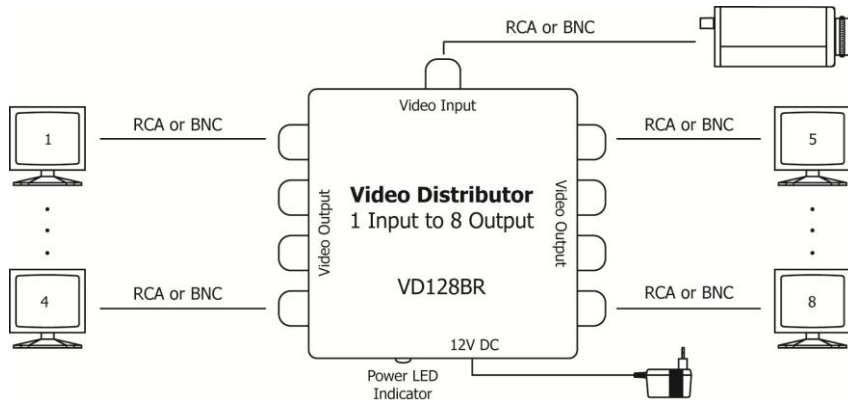

1 Input to 8 Output Video Distributor – RCA or BNC

Model: VD128BR

1 input to 8 output for the price of 1 input to 4 output!

Features:

- RCA or BNC 1 video input
- RCA or BNC max. 8 video output
- Bandwidth: 10MHz
- Video input level: max. 1.2
- Power “on” LED red light
- Power consumption: max. 2.5W
- Power: 12V DC

RCA Connection
1x Input
8x Output

OR

BNC Connection
With 5 BNC Plug-in Connectors
1x BNC Input
4x BNC Output
4x RCA Output

Application Diagram:

Panel View:

RCA Connection

OR

BNC Connection

Specification:

Model		VD128BR
Power Properties	Power	12V DC
	Power Consumption	2.5W
Connection Properties	Video Input	1x RCA or BNC
	Video Output	8x RCA or BNC
Video Properties	Bandwidth	10MHz
	Input Level	1.2 max.
Indicators	Power On	Red
Physical Properties	Dimensions LxWxH	80 x 73 x 20 mm / 3.1 x 2.9 x 0.8 inches 118 x 92 x 20 mm / 4.6 x 3.6 x 0.8 inches (w/ 5x connectors)
	Weight	68 g / 2.4 oz 99.2 g / 3.5 oz (w/ 5x connectors)

*Specifications are subject to change without notice.

Package Contents:

- One (1) Video Distributor
- Five (5) RCA male to BNC female connectors

- One (1) 12V DC power jack cable
- One (1) User Manual

*12V DC power adaptor (optional)