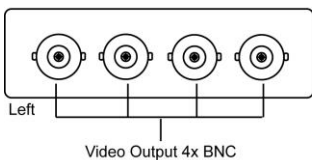

1 Input to 8 Output Video Distributor – RCA or BNC

Model: VD128BR

1 input to 8 output for the price of 1 input to 4 output!

Features:

- RCA or BNC 1 video input
- RCA or BNC max. 8 video output
- Bandwidth: 10MHz
- Video input level: max. 1.2
- Power “on” LED red light
- Power consumption: max. 2.5W
- Power: 12V DC

RCA Connection
1x Input
8x Output

OR

BNC Connection
With 5 BNC Plug-in Connectors
1x BNC Input
4x BNC Output
4x RCA Output

Application Diagram:

Panel View:

RCA Connection

OR

BNC Connection

Specification:

Model		VD128BR
Power Properties	Power	12V DC
	Power Consumption	2.5W
Connection Properties	Video Input	1x RCA or BNC
	Video Output	8x RCA or BNC
Video Properties	Bandwidth	10MHz
	Input Level	1.2 max.
Indicators	Power On	Red
Physical Properties	Dimensions LxWxH	80 x 73 x 20 mm / 3.1 x 2.9 x 0.8 inches 118 x 92 x 20 mm / 4.6 x 3.6 x 0.8 inches (w/ 5x connectors)
	Weight	68 g / 2.4 oz 99.2 g / 3.5 oz (w/ 5x connectors)

*Specifications are subject to change without notice.

Package Contents:

- One (1) Video Distributor
- Five (5) RCA male to BNC female connectors

- One (1) 12V DC power jack cable
- One (1) User Manual

*12V DC power adaptor (optional)