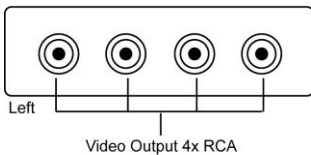

1 Input to 8 Output Video Distributor – RCA or BNC

Model: VD128BR

1 input to 8 output for the price of 1 input to 4 output!

Features:

- RCA or BNC 1 video input
- RCA or BNC max. 8 video output
- Bandwidth: 10MHz
- Video input level: max. 1.2
- Power “on” LED red light
- Power consumption: max. 2.5W
- Power: 12V DC

RCA Connection
1x Input
8x Output

OR

BNC Connection
With 5 BNC Plug-in Connectors
1x BNC Input
4x BNC Output
4x RCA Output

Application Diagram:

Panel View:

RCA Connection

OR

BNC Connection

Specification:

Model		VD128BR
Power Properties	Power	12V DC
	Power Consumption	2.5W
Connection Properties	Video Input	1x RCA or BNC
	Video Output	8x RCA or BNC
Video Properties	Bandwidth	10MHz
	Input Level	1.2 max.
Indicators	Power On	Red
Physical Properties	Dimensions LxWxH	80 x 73 x 20 mm / 3.1 x 2.9 x 0.8 inches 118 x 92 x 20 mm / 4.6 x 3.6 x 0.8 inches (w/ 5x connectors)
	Weight	68 g / 2.4 oz 99.2 g / 3.5 oz (w/ 5x connectors)

*Specifications are subject to change without notice.

Package Contents:

- One (1) Video Distributor
- Five (5) RCA male to BNC female connectors

- One (1) 12V DC power jack cable
- One (1) User Manual

*12V DC power adaptor (optional)