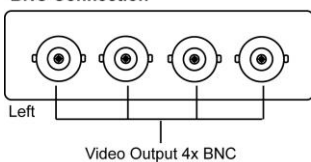

1 Input to 8 Output Video Distributor – RCA or BNC

Model: VD128BR

1 input to 8 output for the price of 1 input to 4 output!

Features:

- RCA or BNC 1 video input
- RCA or BNC max. 8 video output
- Bandwidth: 10MHz
- Video input level: max. 1.2
- Power “on” LED red light
- Power consumption: max. 2.5W
- Power: 12V DC

RCA Connection
1x Input
8x Output

OR

BNC Connection
With 5 BNC Plug-in Connectors
1x BNC Input
4x BNC Output
4x RCA Output

Application Diagram:

Panel View:

RCA Connection

OR

BNC Connection

Specification:

Model		VD128BR
Power Properties	Power	12V DC
	Power Consumption	2.5W
Connection Properties	Video Input	1x RCA or BNC
	Video Output	8x RCA or BNC
Video Properties	Bandwidth	10MHz
	Input Level	1.2 max.
Indicators	Power On	Red
Physical Properties	Dimensions LxWxH	80 x 73 x 20 mm / 3.1 x 2.9 x 0.8 inches 118 x 92 x 20 mm / 4.6 x 3.6 x 0.8 inches (w/ 5x connectors)
	Weight	68 g / 2.4 oz 99.2 g / 3.5 oz (w/ 5x connectors)

*Specifications are subject to change without notice.

Package Contents:

- One (1) Video Distributor
- Five (5) RCA male to BNC female connectors

- One (1) 12V DC power jack cable
- One (1) User Manual

*12V DC power adaptor (optional)