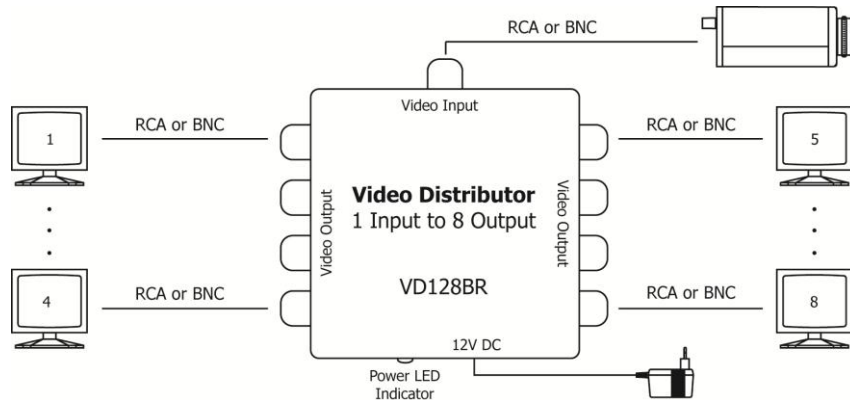

1 Input to 8 Output Video Distributor – RCA or BNC

Model: VD128BR

1 input to 8 output for the price of 1 input to 4 output!

Features:

- RCA or BNC 1 video input
- RCA or BNC max. 8 video output
- Bandwidth: 10MHz
- Video input level: max. 1.2
- Power “on” LED red light
- Power consumption: max. 2.5W
- Power: 12V DC

RCA Connection
1x Input
8x Output

OR

BNC Connection
With 5 BNC Plug-in Connectors
1x BNC Input
4x BNC Output
4x RCA Output

Application Diagram:

Panel View:

RCA Connection

OR

BNC Connection

Specification:

Model		VD128BR
Power Properties	Power	12V DC
	Power Consumption	2.5W
Connection Properties	Video Input	1x RCA or BNC
	Video Output	8x RCA or BNC
Video Properties	Bandwidth	10MHz
	Input Level	1.2 max.
Indicators	Power On	Red
Physical Properties	Dimensions LxWxH	80 x 73 x 20 mm / 3.1 x 2.9 x 0.8 inches 118 x 92 x 20 mm / 4.6 x 3.6 x 0.8 inches (w/ 5x connectors)
	Weight	68 g / 2.4 oz 99.2 g / 3.5 oz (w/ 5x connectors)

*Specifications are subject to change without notice.

Package Contents:

- One (1) Video Distributor
- Five (5) RCA male to BNC female connectors

- One (1) 12V DC power jack cable
- One (1) User Manual

*12V DC power adaptor (optional)