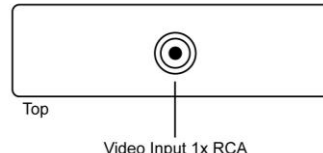

1 Input to 8 Output Video Distributor – RCA or BNC

Model: VD128BR

1 input to 8 output for the price of 1 input to 4 output!

Features:

- RCA or BNC 1 video input
- RCA or BNC max. 8 video output
- Bandwidth: 10MHz
- Video input level: max. 1.2
- Power “on” LED red light
- Power consumption: max. 2.5W
- Power: 12V DC

RCA Connection
1x Input
8x Output

OR

BNC Connection
With 5 BNC Plug-in Connectors
1x BNC Input
4x BNC Output
4x RCA Output

Application Diagram:

Panel View:

RCA Connection

OR

BNC Connection

Specification:

Model		VD128BR
Power Properties	Power	12V DC
	Power Consumption	2.5W
Connection Properties	Video Input	1x RCA or BNC
	Video Output	8x RCA or BNC
Video Properties	Bandwidth	10MHz
	Input Level	1.2 max.
Indicators	Power On	Red
Physical Properties	Dimensions LxWxH	80 x 73 x 20 mm / 3.1 x 2.9 x 0.8 inches 118 x 92 x 20 mm / 4.6 x 3.6 x 0.8 inches (w/ 5x connectors)
	Weight	68 g / 2.4 oz 99.2 g / 3.5 oz (w/ 5x connectors)