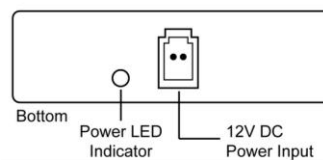

1 Input to 8 Output Video Distributor – RCA or BNC

Model: VD128BR

1 input to 8 output for the price of 1 input to 4 output!

Features:

- RCA or BNC 1 video input
- RCA or BNC max. 8 video output
- Bandwidth: 10MHz
- Video input level: max. 1.2
- Power “on” LED red light
- Power consumption: max. 2.5W
- Power: 12V DC

RCA Connection
1x Input
8x Output

OR

BNC Connection
With 5 BNC Plug-in Connectors
1x BNC Input
4x BNC Output
4x RCA Output

Application Diagram:

Panel View:

RCA Connection

OR

BNC Connection

Specification:

Model		VD128BR
Power Properties	Power	12V DC
	Power Consumption	2.5W
Connection Properties	Video Input	1x RCA or BNC
	Video Output	8x RCA or BNC
Video Properties	Bandwidth	10MHz
	Input Level	1.2 max.
Indicators	Power On	Red
Physical Properties	Dimensions LxWxH	80 x 73 x 20 mm / 3.1 x 2.9 x 0.8 inches 118 x 92 x 20 mm / 4.6 x 3.6 x 0.8 inches (w/ 5x connectors)
	Weight	68 g / 2.4 oz 99.2 g / 3.5 oz (w/ 5x connectors)

*Specifications are subject to change without notice.

Package Contents:

- One (1) Video Distributor
- Five (5) RCA male to BNC female connectors

- One (1) 12V DC power jack cable
- One (1) User Manual

*12V DC power adaptor (optional)