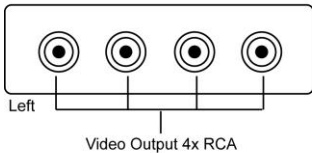

1 Input to 8 Output Video Distributor – RCA or BNC

Model: VD128BR

1 input to 8 output for the price of 1 input to 4 output!

Features:

- RCA or BNC 1 video input
- RCA or BNC max. 8 video output
- Bandwidth: 10MHz
- Video input level: max. 1.2
- Power “on” LED red light
- Power consumption: max. 2.5W
- Power: 12V DC

RCA Connection
1x Input
8x Output

OR

BNC Connection
With 5 BNC Plug-in Connectors
1x BNC Input
4x BNC Output
4x RCA Output

Application Diagram:

Panel View:

RCA Connection

OR

BNC Connection

Specification:

Model		VD128BR
Power Properties	Power	12V DC
	Power Consumption	2.5W
Connection Properties	Video Input	1x RCA or BNC
	Video Output	8x RCA or BNC
Video Properties	Bandwidth	10MHz
	Input Level	1.2 max.
Indicators	Power On	Red
Physical Properties	Dimensions LxWxH	80 x 73 x 20 mm / 3.1 x 2.9 x 0.8 inches 118 x 92 x 20 mm / 4.6 x 3.6 x 0.8 inches (w/ 5x connectors)
	Weight	68 g / 2.4 oz 99.2 g / 3.5 oz (w/ 5x connectors)

*Specifications are subject to change without notice.

Package Contents:

- One (1) Video Distributor
- Five (5) RCA male to BNC female connectors

- One (1) 12V DC power jack cable
- One (1) User Manual

*12V DC power adaptor (optional)