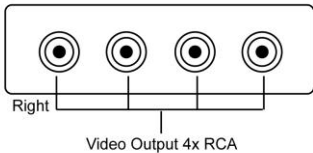

1 Input to 8 Output Video Distributor – RCA or BNC

Model: VD128BR

1 input to 8 output for the price of 1 input to 4 output!

Features:

- RCA or BNC 1 video input
- RCA or BNC max. 8 video output
- Bandwidth: 10MHz
- Video input level: max. 1.2
- Power “on” LED red light
- Power consumption: max. 2.5W
- Power: 12V DC

RCA Connection
1x Input
8x Output

OR

BNC Connection
With 5 BNC Plug-in Connectors
1x BNC Input
4x BNC Output
4x RCA Output

Application Diagram:

Panel View:

RCA Connection

OR

BNC Connection

Specification:

Model		VD128BR
Power Properties	Power	12V DC
	Power Consumption	2.5W
Connection Properties	Video Input	1x RCA or BNC
	Video Output	8x RCA or BNC
Video Properties	Bandwidth	10MHz
	Input Level	1.2 max.
Indicators	Power On	Red
Physical Properties	Dimensions LxWxH	80 x 73 x 20 mm / 3.1 x 2.9 x 0.8 inches 118 x 92 x 20 mm / 4.6 x 3.6 x 0.8 inches (w/ 5x connectors)
	Weight	68 g / 2.4 oz 99.2 g / 3.5 oz (w/ 5x connectors)

*Specifications are subject to change without notice.

Package Contents:

- One (1) Video Distributor
- Five (5) RCA male to BNC female connectors

- One (1) 12V DC power jack cable
- One (1) User Manual

*12V DC power adaptor (optional)