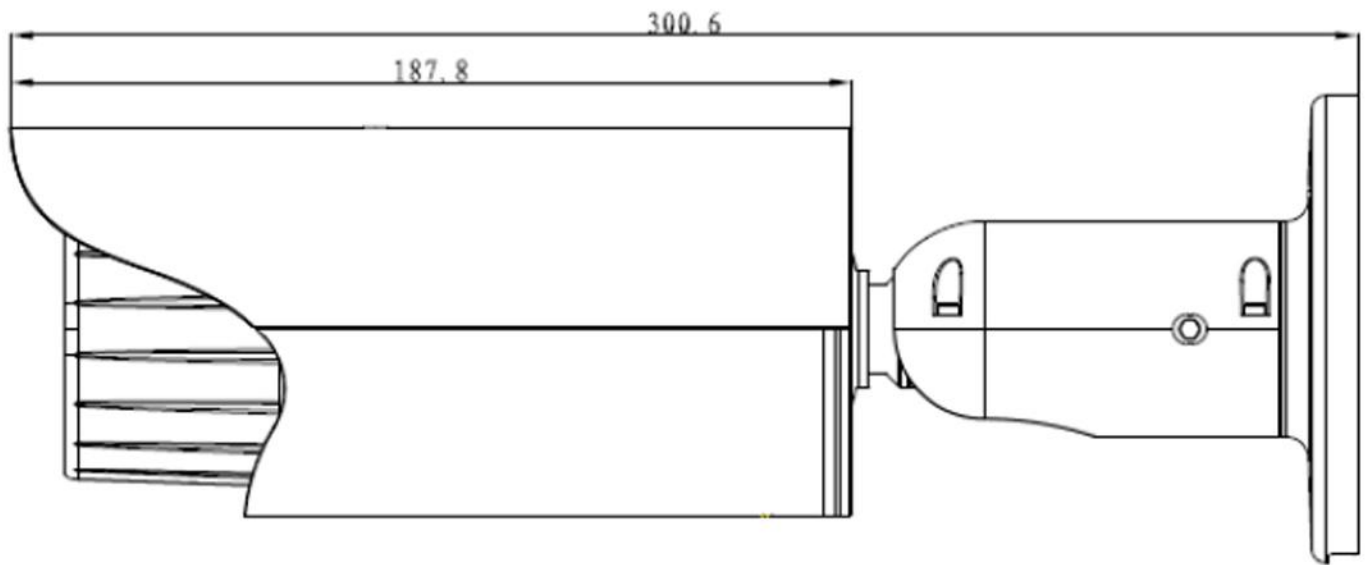

## General Specifications

<b>Model</b>	<b>IPWPB-3MPVFIRG2</b>
<b>Camera</b>	
Image Sensor	1/3" 3Megapixel Aptina CMOS
Effective Pixels	2048(H)x1536(V)
Scanning System	Progressive
Electronic Shutter Speed	Auto/Manual, 1/3~1/10000s
Min. Illumination	Color: 0.01Lux/F1.2, 0Lux/F1.2(IR on)
S/N Ratio	More than 50dB
Video Output	1 channel, BNC(1.0Vp-p/75Ω)
<b>Camera Features</b>	
Max. IR LEDs Length	30m
Day/Night	Auto(ICR)/Color/B/W
Backlight Compensation	BLC / HLC / DWDR
White Balance	Auto/Manual
Gain Control	Auto/Manual
Noise Reduction	3D
Privacy Masking	Up to 4 areas

## Dimensions (mm)